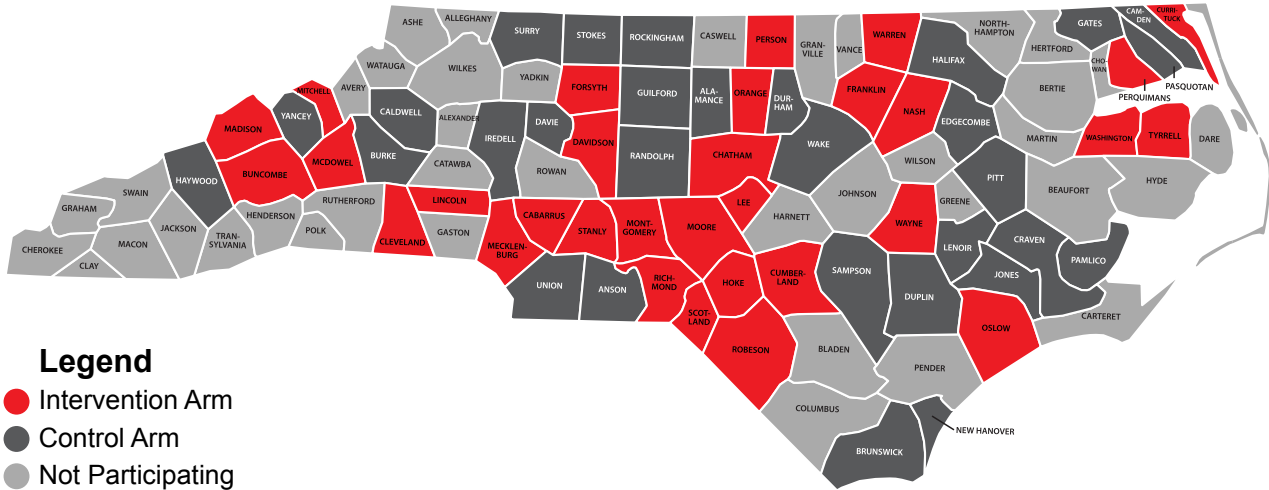

RACE CARS Trial Participation

Legend

- Intervention Arm
- Control Arm
- Not Participating

Population Participating (8,464,601)

% NC Population Participating (79.1%)